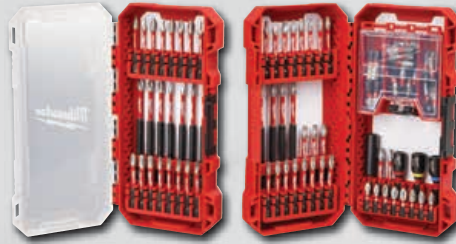

NEW LOWER PRICE ON SELECT DRIVING SETS

**\$8
SAVINGS**

**NOW
\$21⁹⁹**

48-32-4010
54PC SHOCKWAVE Impact
Duty™ Driver Bit Set

**\$45
SAVINGS**

**NOW
\$34⁹⁷**

48-32-5150
100PC SHOCKWAVE
Impact Duty™ Driver Bit Set